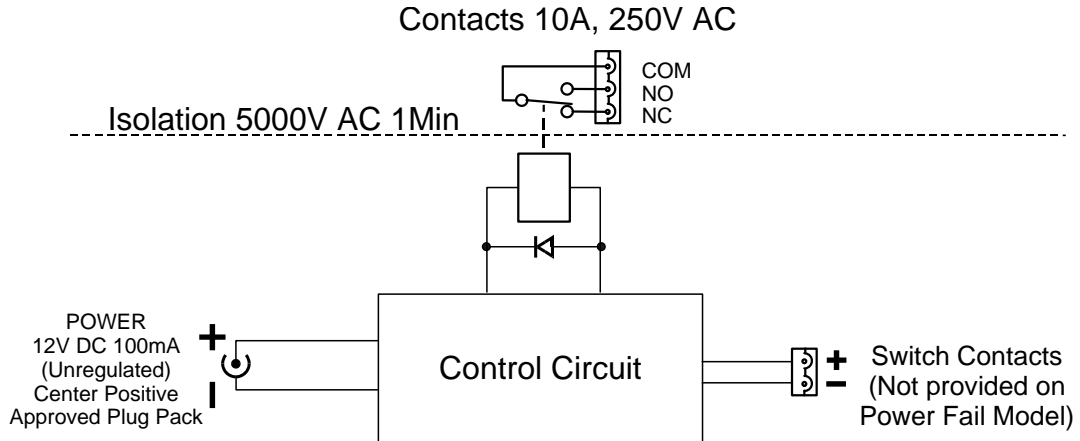

ISOLATION SLAVE RELAY SR-4923

The SR-4923 is an ACA approved isolated slave relay for connecting a relay output from a telephone system to another switchable system. This may be an electric door strike, siren, gate opener etc....

Enclosure Dimensions: W 110 mm x H 52 mm x D 85 mm
Part Number: SR-4923

ACA Supplier's Code: N468

design2000
Est. 1968

Telephone: 03 9758 5933
Facsimile: 03 9758 5560
Email: gen@design2000.com.au
Web site: www.design2000.com.au